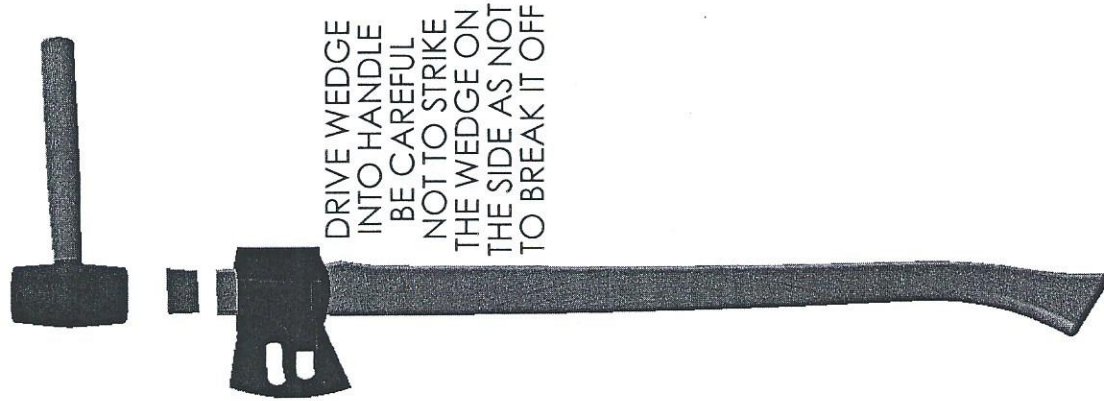

STEP 1

STEP 3

STEP 2

STEP 4

STEP 5

STEP 6

STEP 7

NOTE: HANDLES WILL EXPAND AND SHRINK WITH MOISTURE AND HEAT. ALWAYS RESET THE WEDGE AFTER EXTENDED USE OR AS NEEDED. REPEAT STEPS 4 & 6