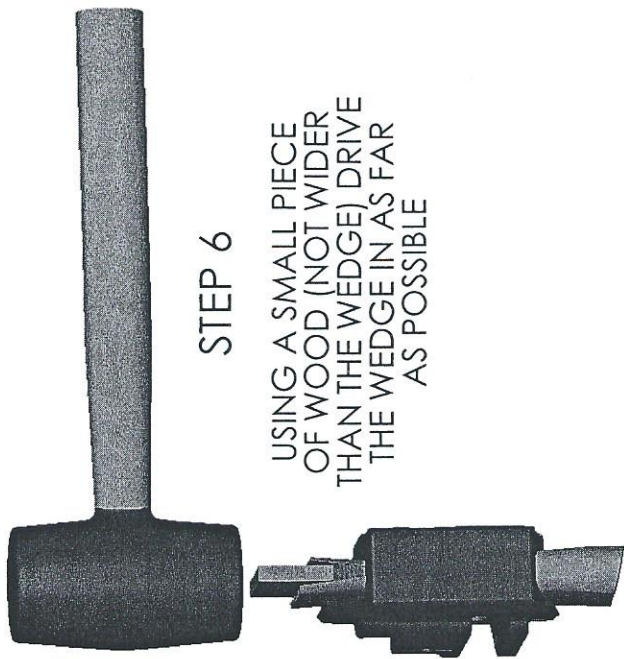

STEP 1

STEP 3

STEP 2

STEP 4

STEP 5

STEP 6

STEP 7

NOTE: HANDLES WILL EXPAND AND SHRINK WITH MOISTURE AND HEAT. ALWAYS RESET THE WEDGE AFTER EXTENDED USE OR AS NEEDED. REPEAT STEPS 4 & 6