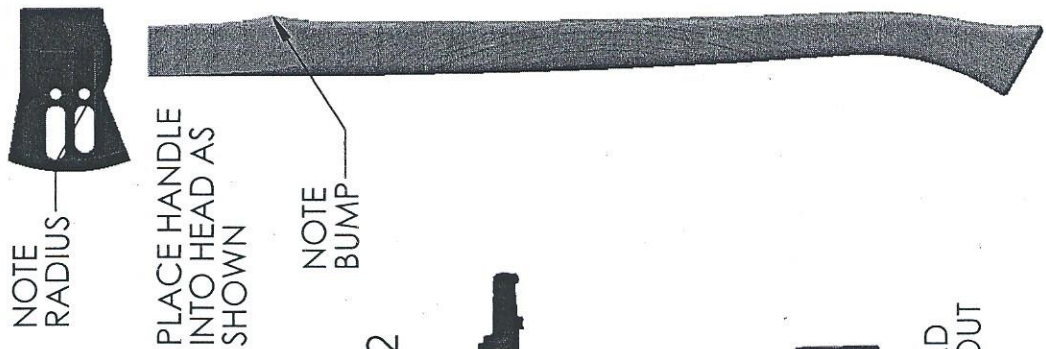

STEP 1

STEP 3

STEP 2

STEP 4

STEP 5

STEP 6

STEP 7

NOTE: HANDLES WILL EXPAND AND SHRINK WITH MOISTURE AND HEAT. ALWAYS RESET THE WEDGE AFTER EXTENDED USE OR AS NEEDED. REPEAT STEPS 4 & 6